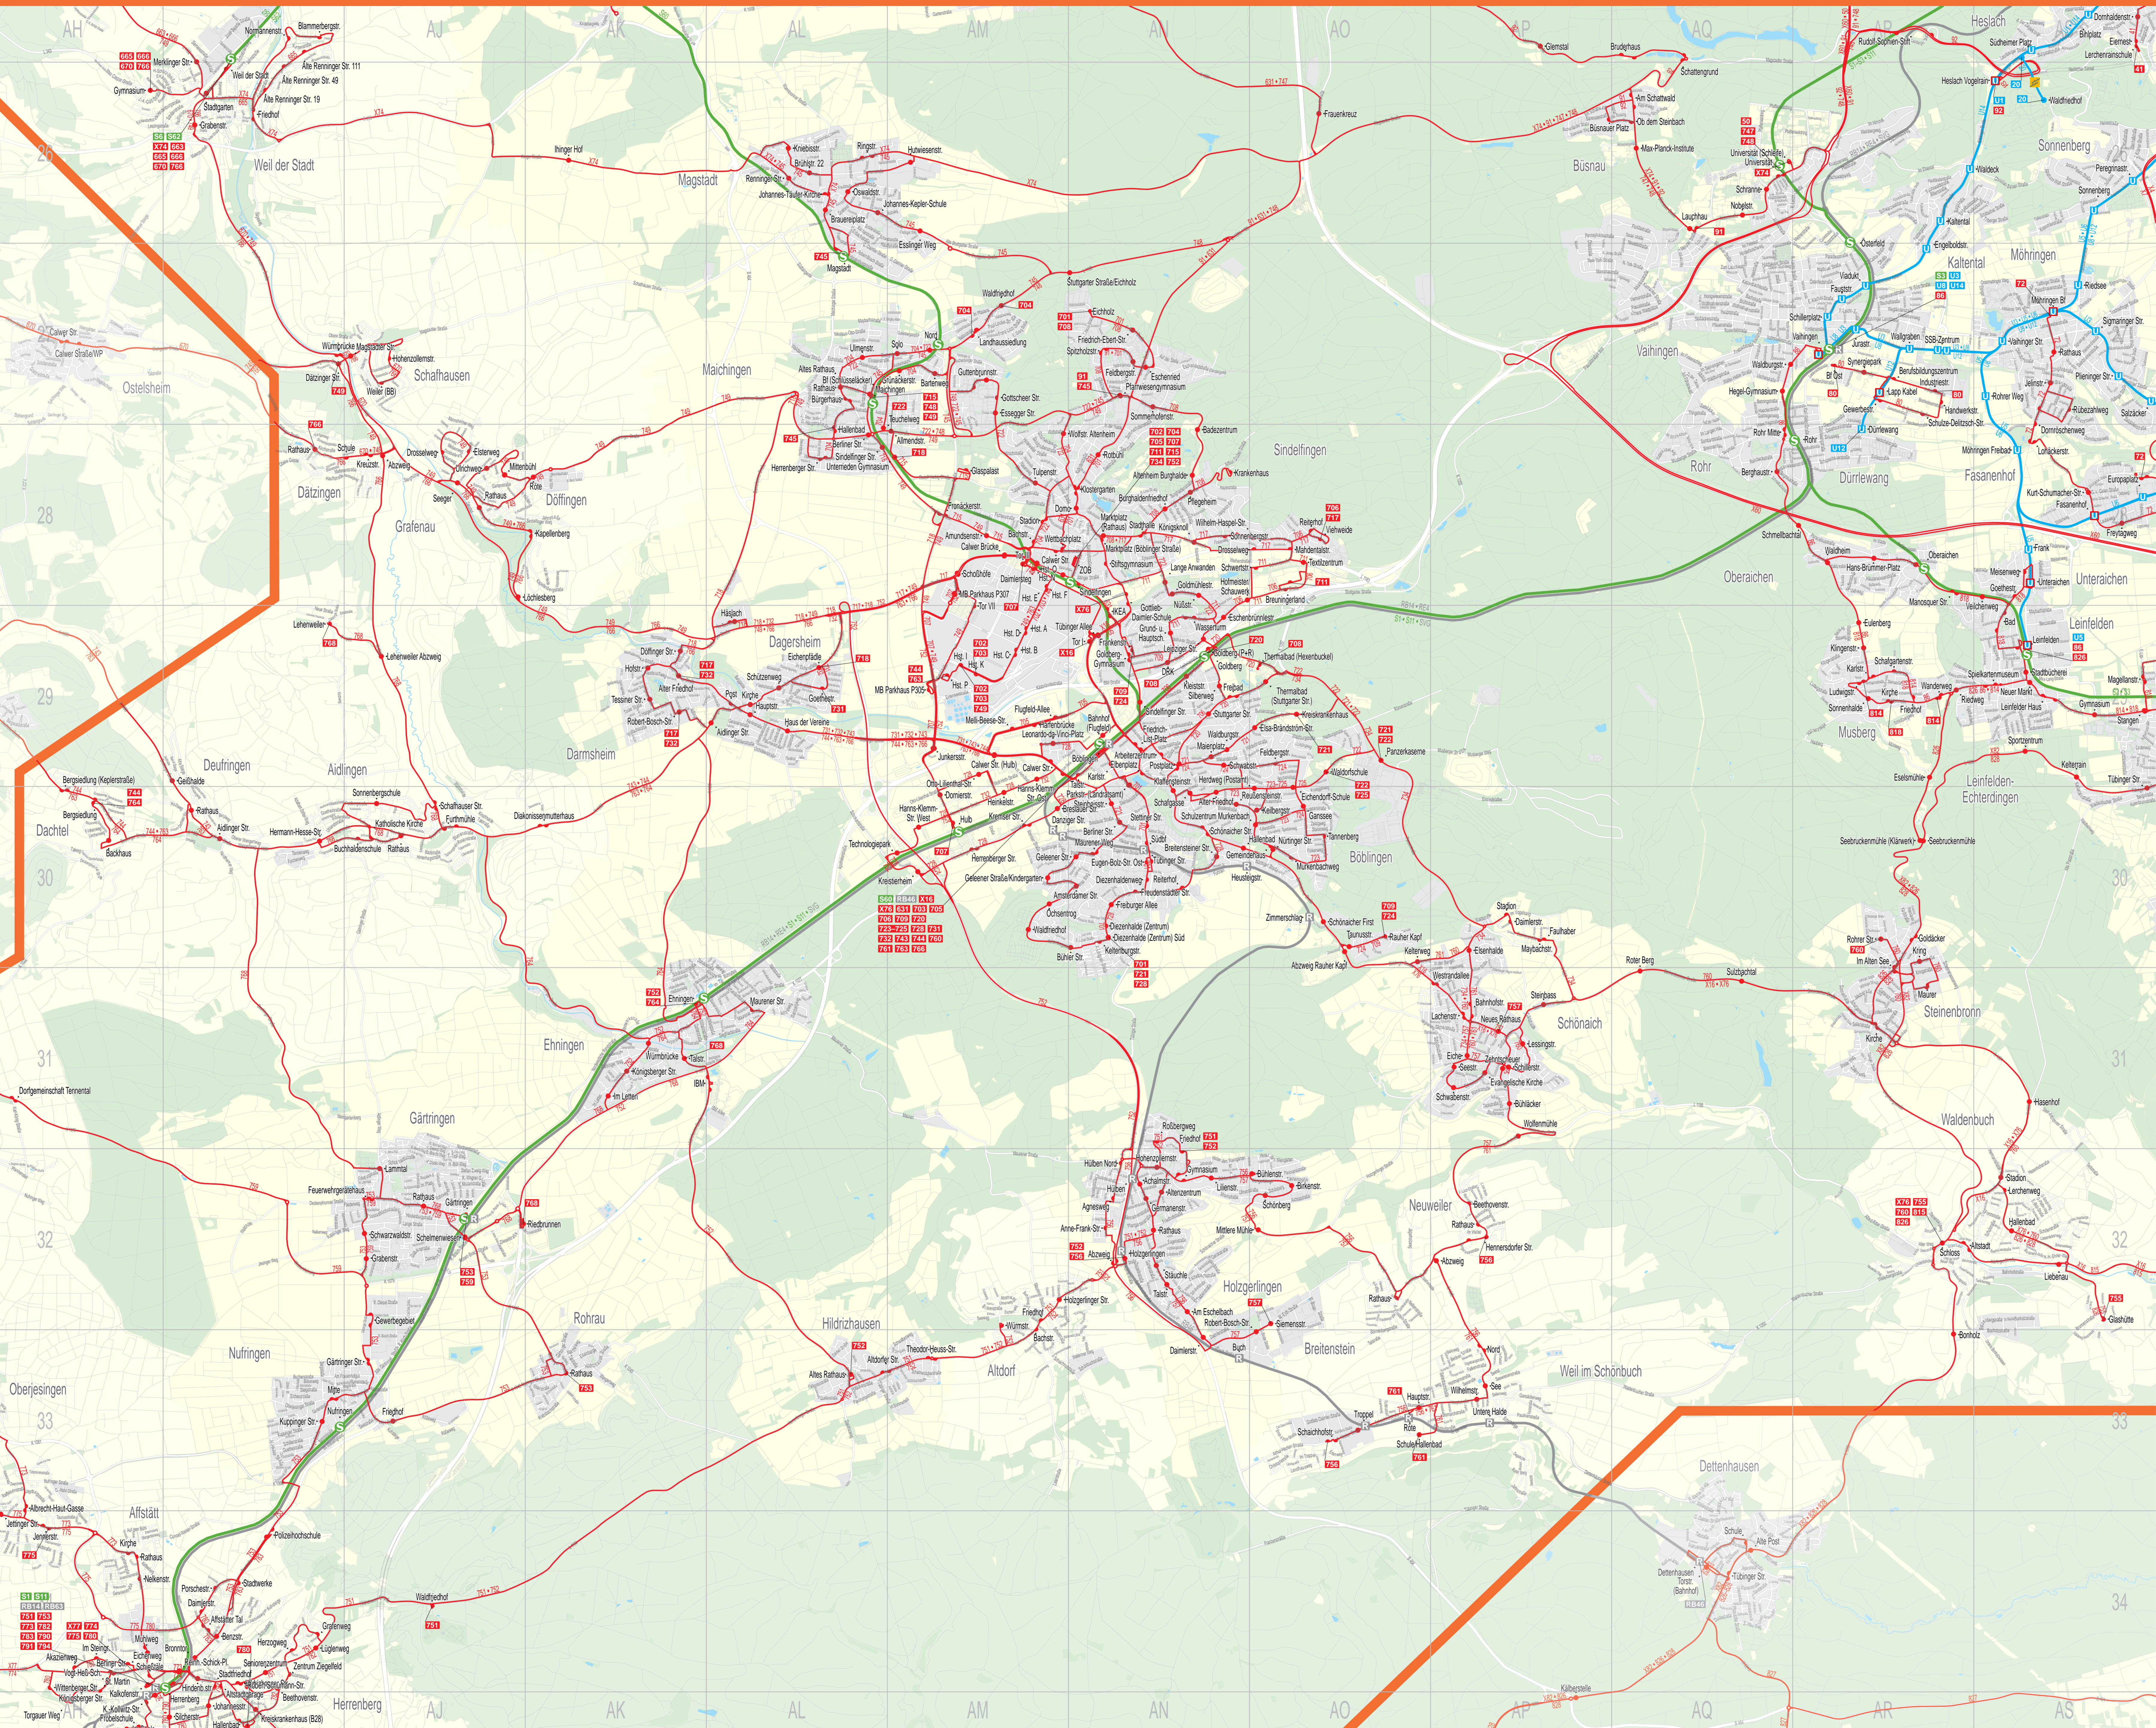

Verkehrslinienplan Böblingen / Sindelfingen

Haltestellenverzeichnis

Stationenname	Ortsname	Linien	Stationenname	Ortsname	Linien
Schloß	Magstadt	611-614	Leinfelden-Echterdingen	Leinfelden-Echterdingen	22, 23, 24, 25, 26, 27, 28, 29, 30, 31, 32, 33, 34
...
Dettenhausen	Dettenhausen	1, 2, 3, 4, 5, 6, 7, 8, 9, 10, 11, 12, 13, 14, 15, 16, 17, 18, 19, 20, 21, 22, 23, 24, 25, 26, 27, 28, 29, 30, 31, 32, 33, 34	Dettenhausen	Dettenhausen	1, 2, 3, 4, 5, 6, 7, 8, 9, 10, 11, 12, 13, 14, 15, 16, 17, 18, 19, 20, 21, 22, 23, 24, 25, 26, 27, 28, 29, 30, 31, 32, 33, 34
Herrnberg	Herrnberg	1, 2, 3, 4, 5, 6, 7, 8, 9, 10, 11, 12, 13, 14, 15, 16, 17, 18, 19, 20, 21, 22, 23, 24, 25, 26, 27, 28, 29, 30, 31, 32, 33, 34	Herrnberg	Herrnberg	1, 2, 3, 4, 5, 6, 7, 8, 9, 10, 11, 12, 13, 14, 15, 16, 17, 18, 19, 20, 21, 22, 23, 24, 25, 26, 27, 28, 29, 30, 31, 32, 33, 34